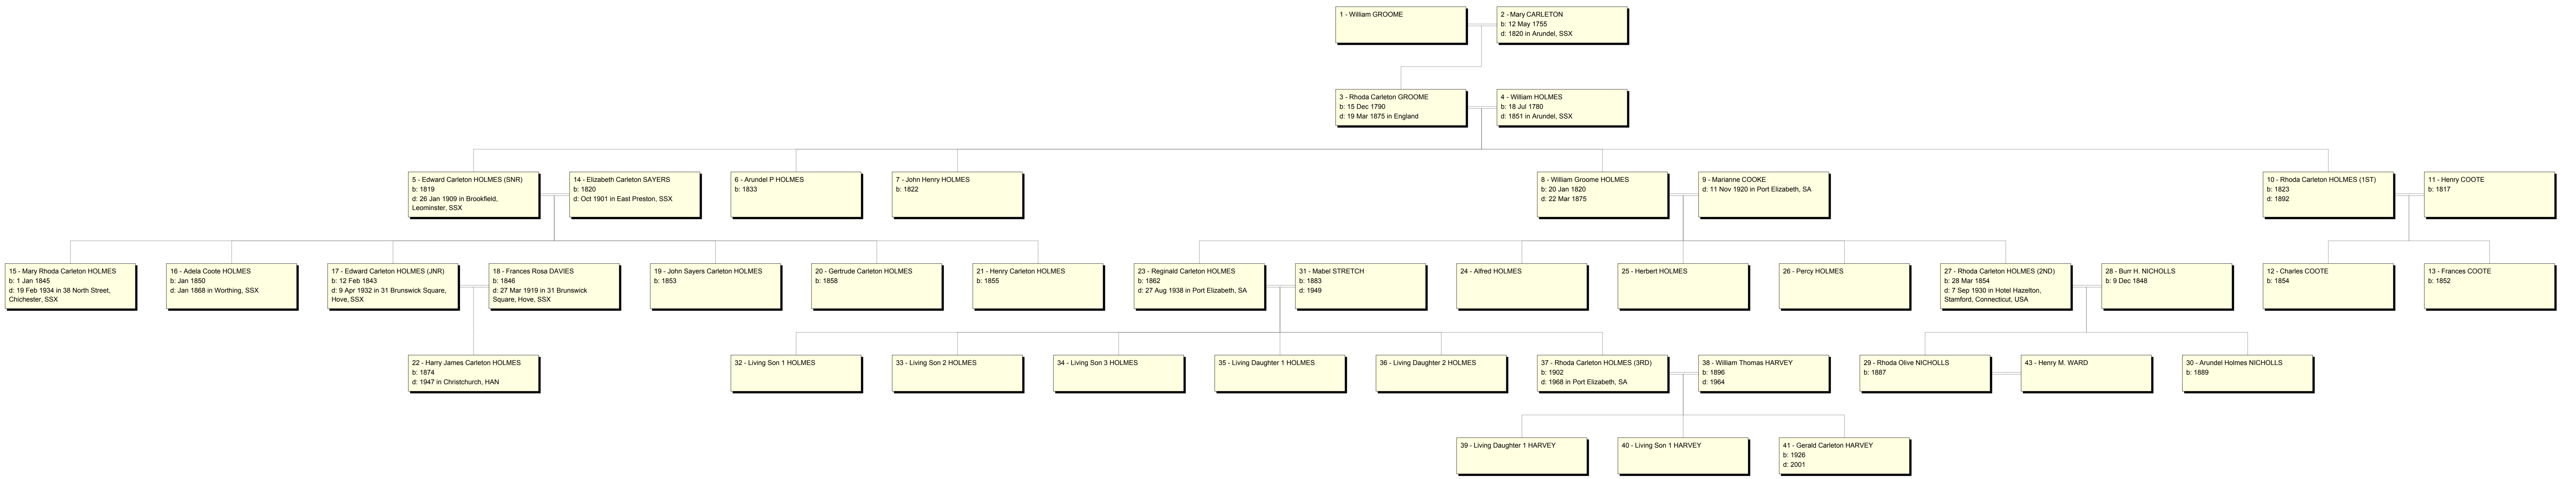

Descendants of William Groome

Copyright © Peter King Smith BSc
 Feb 2011, updated Sep 2013
 The Netherlands

Groome-CARLETON-HOLMES-Harvey family tree

Abridged version (6 gens only; much data withheld)